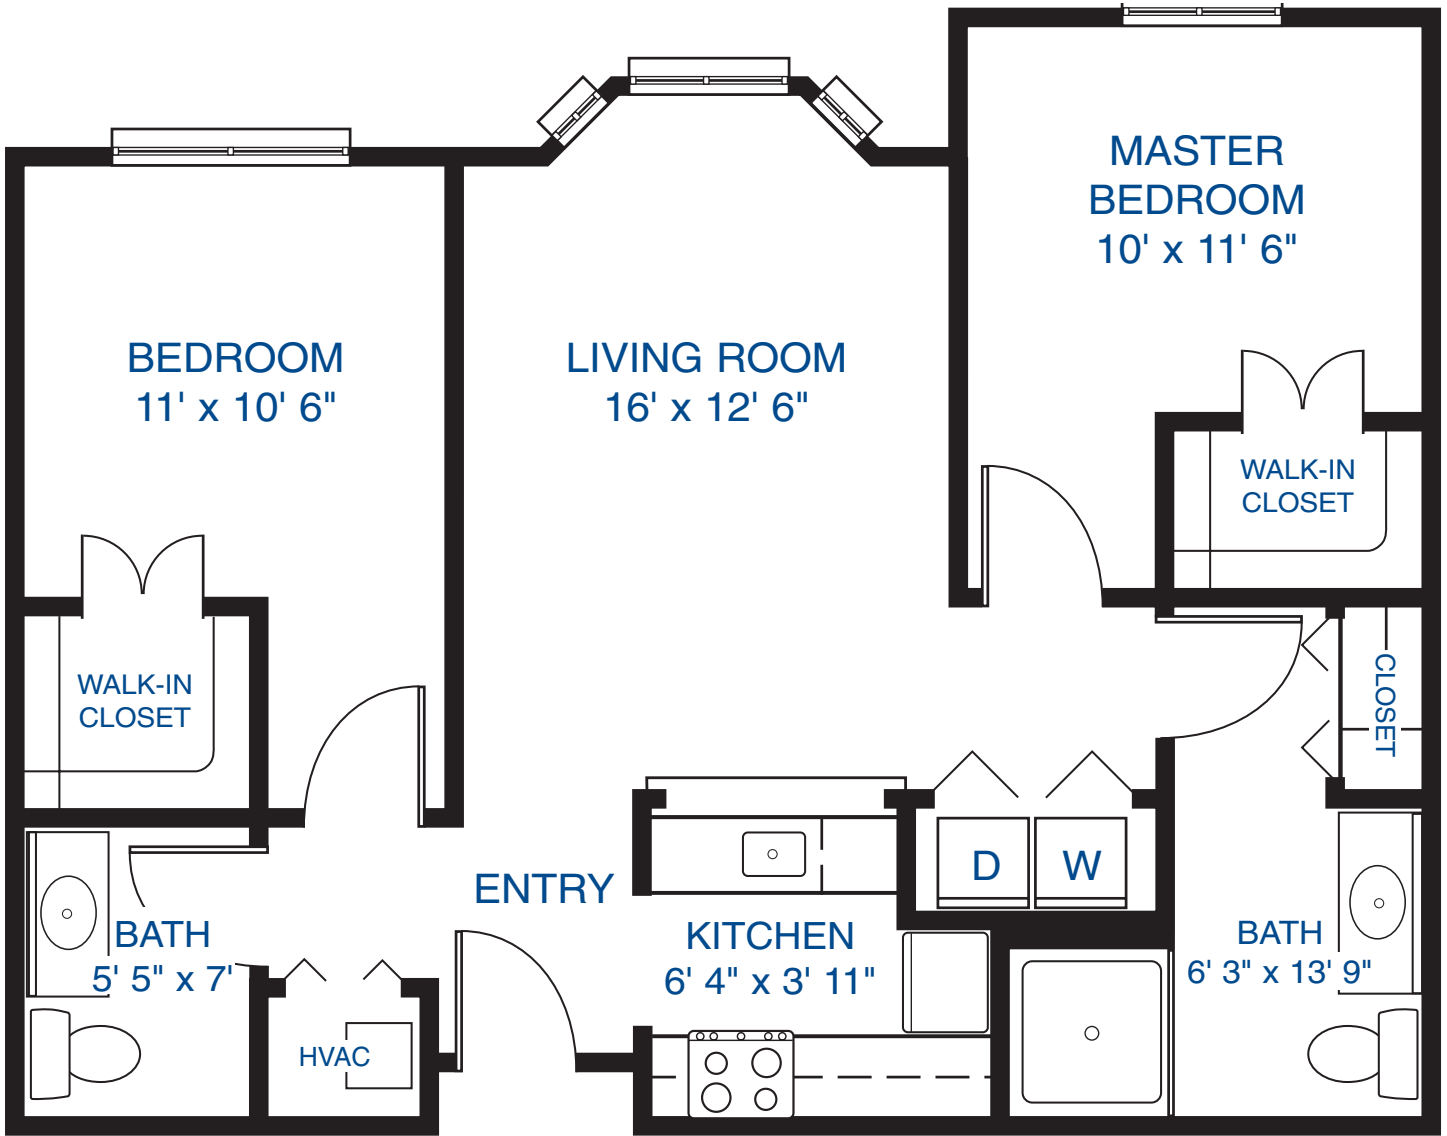

# CALDER WOODS

*A Buckner Retirement Community*

890 Sq Ft

## The Sycamore

INDEPENDENT LIVING – TWO-BEDROOM