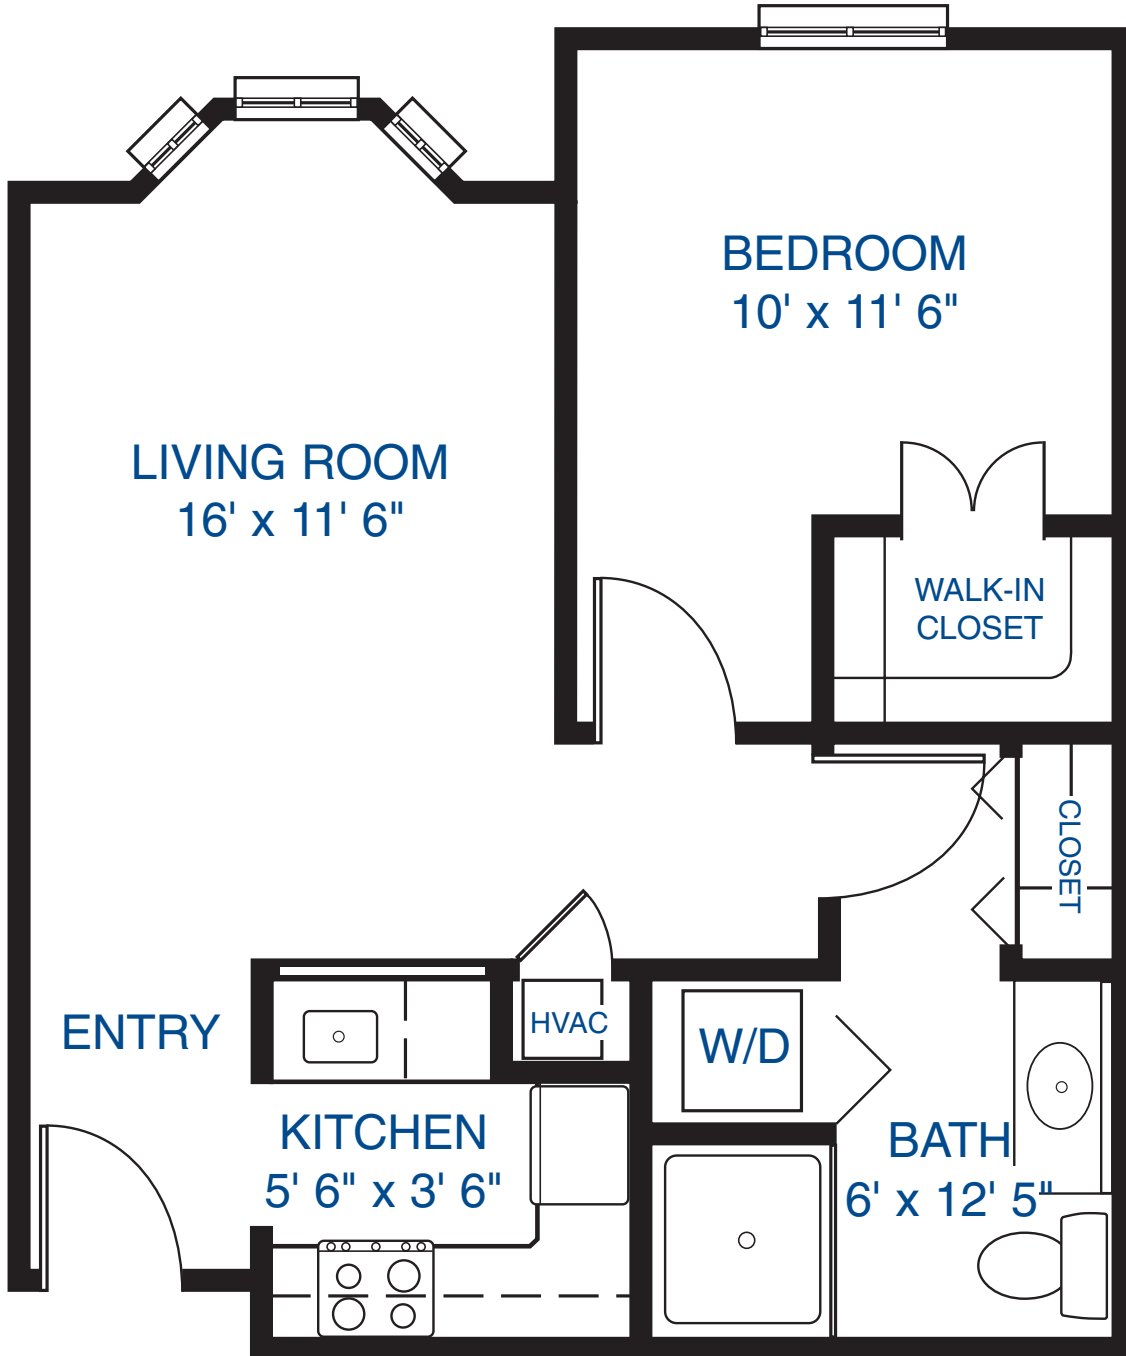

CALDER WOODS

A Buckner Retirement Community

595 Sq Ft

The Elm

INDEPENDENT LIVING – ONE-BEDROOM