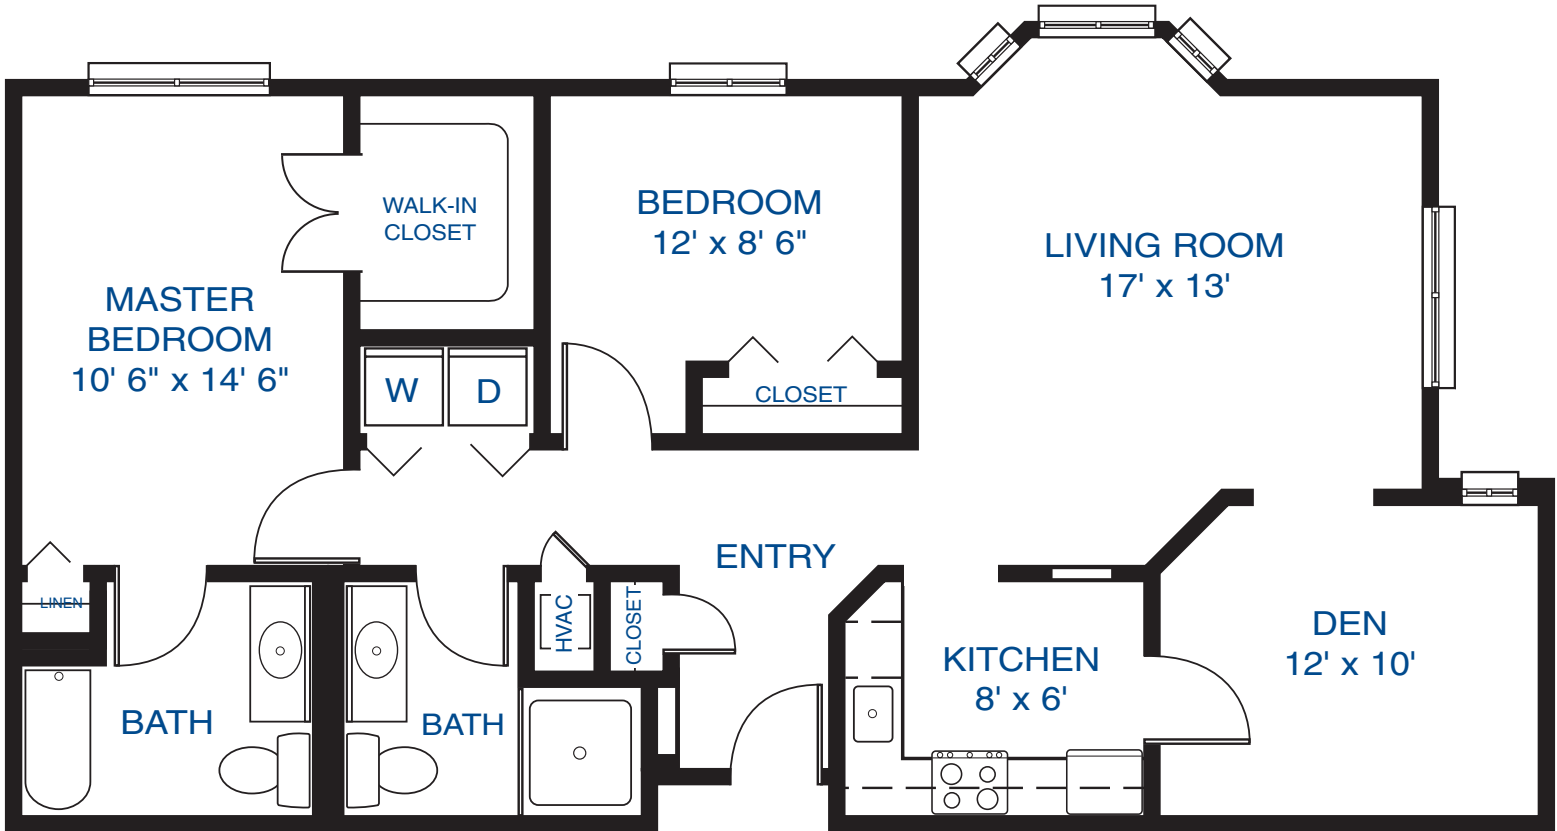

# CALDER WOODS

*A Buckner Retirement Community*

1160 Sq Ft

## The Cypress

INDEPENDENT LIVING – TWO-BEDROOM W/DEN